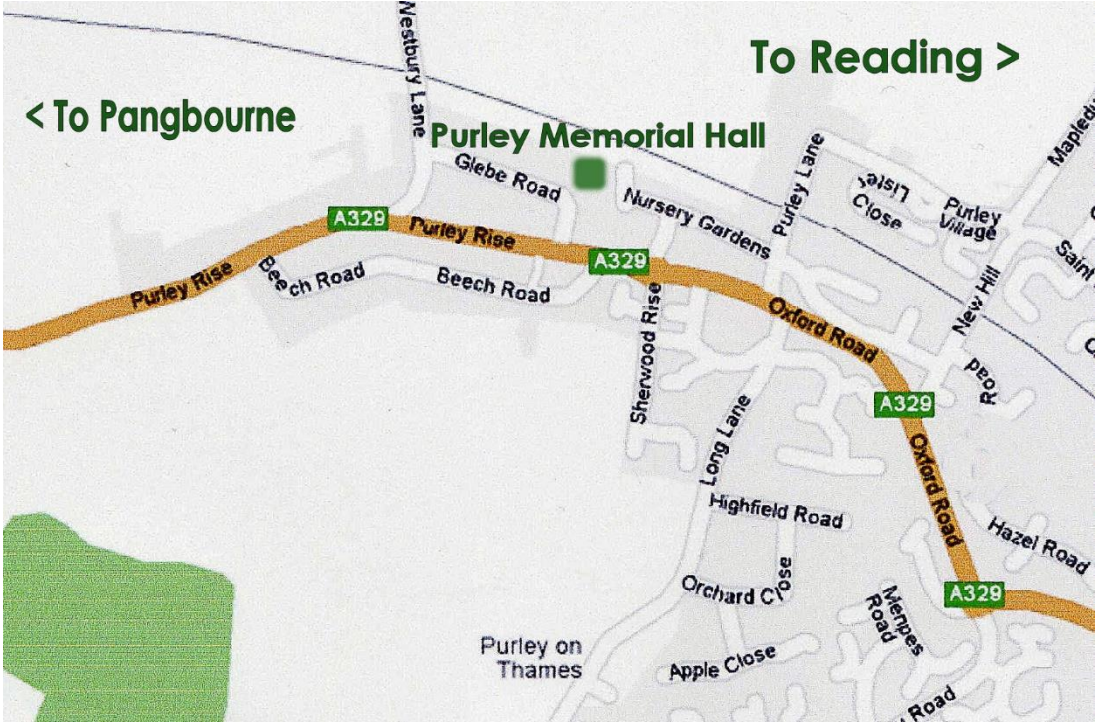

Purley Memorial Hall

Directions and Map

The Purley Memorial Hall, just 4 miles west of Reading Town and 2 miles east of Pangbourne, can be easily reached from the M4 and A4 and is just 100 metres from the A329. **Please note that access to the Memorial Hall is from Glebe Road only.**